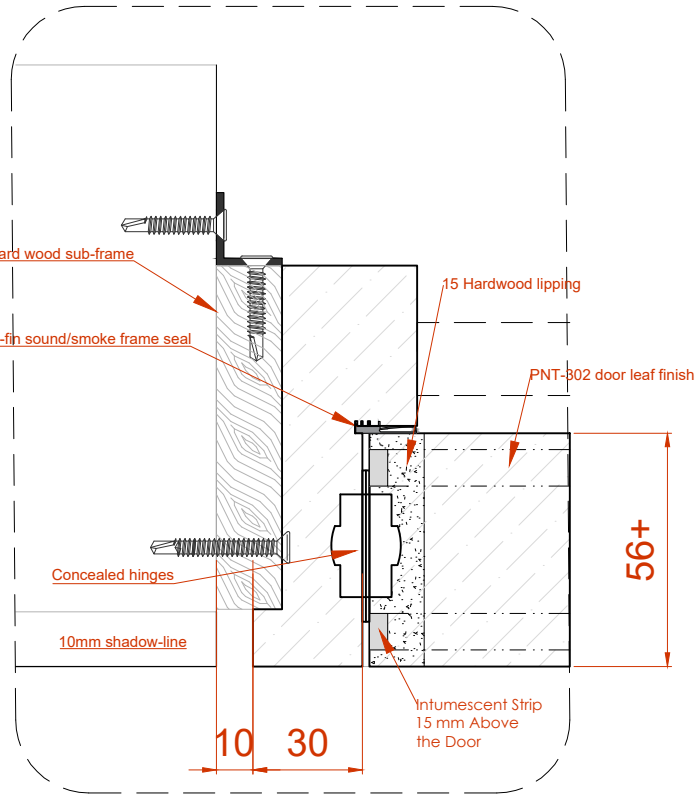

Approved with comments
 Quantity and to be verified by joiner
 Size to be verified on site

Allen Key

Allen Key

Magnetic Catch

Flush bolt

D1	Duct door	
panel Size	820mm W x 2020mm H x 56+ mm thk	
Finish	Painted: PNT-302	
Door leaf type	Double door, Single swing	
Ironmongery & Accessories	Magnetic Catch	S/Steel or Chrome
	Hinges Type 3 : Concealed SOSS hinges	S/Steel or Chrome
	Flush bolt 200mm top and bottom (not visible)	S/Steel or Chrome
	Allen Key <i>Subject to approval</i>	S/Steel or Chrome
	Rubber seal	
Location	Accommodation Passage	
Total QTY	69	
Fire Rating	60 Mins.	
Acoustic	NA	
Remarks		