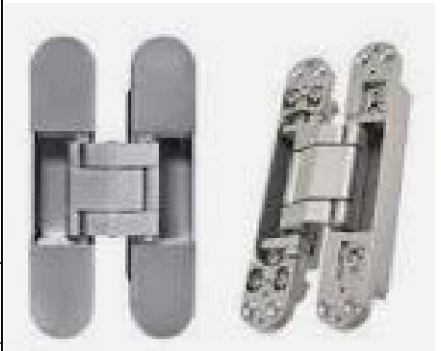

Approved with comments
 Quantity and to be verified by joiner
 Size to be verified on site

Allen Key

Allen Key

Magnetic Catch

Flush bolt

D1	Duct door	
panel Size	820mm W x 2020mm H x 56+ mm thk	
Finish	Painted: PNT-302	
Door leaf type	Double door, Single swing	
Ironmongery & Accessories	Magnetic Catch	S/Steel or Chrome
	Hinges Type 3 : Concealed SOSS hinges	S/Steel or Chrome
	Flush bolt 200mm top and bottom (not visible)	S/Steel or Chrome
	Allen Key <i>Subject to approval</i>	S/Steel or Chrome
	Rubber seal	
Location	Accommodation Passage	
Total QTY	69	
Fire Rating	60 Mins.	
Acoustic	NA	
Remarks		