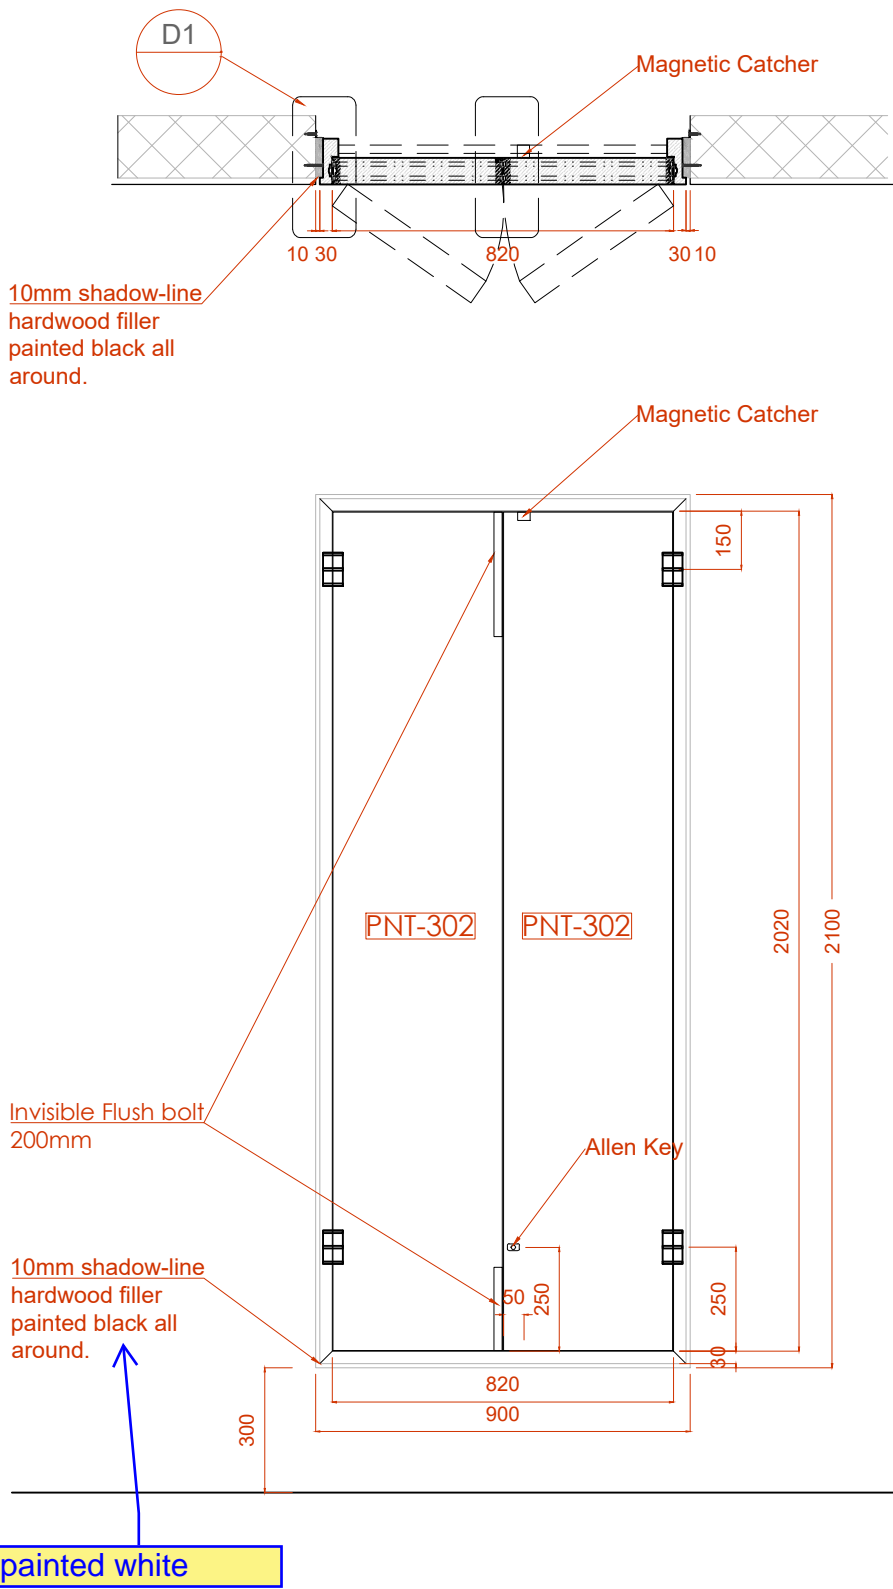

Approved with comments
 Quantity and to be verified by joiner
 Size to be verified on site

Allen Key

Allen Key

Magnetic Catch

Flush bolt

D1	Duct door	
panel Size	820mm W x 2020mm H x 56+ mm thk	
Finish	Painted: PNT-302	
Door leaf type	Double door, Single swing	
Ironmongery & Accessories	Magnetic Catch	S/Steel or Chrome
	Hinges Type 3 : Concealed SOSS hinges	S/Steel or Chrome
	Flush bolt 200mm top and bottom (not visible)	S/Steel or Chrome
	Allen Key <i>Subject to approval</i>	S/Steel or Chrome
	Rubber seal	
Location	Accommodation Passage	
Total QTY	69	
Fire Rating	60 Mins.	
Acoustic	NA	
Remarks		