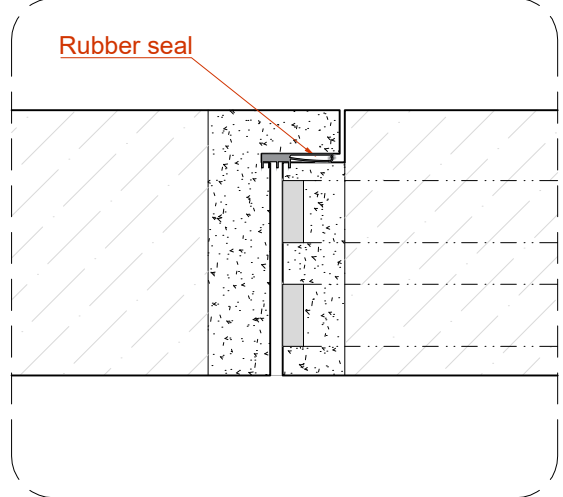

Approved with comments
 Quantity and to be verified by joiner
 Size to be verified on site

Allen Key

Allen Key

Magnetic Catch

Flush bolt

D1	Duct door	
panel Size	820mm W x 2020mm H x 56+ mm thk	
Finish	Painted: PNT-302	
Door leaf type	Double door, Single swing	
Ironmongery & Accessories	Magnetic Catch	S/Steel or Chrome
	Hinges Type 3 : Concealed SOSS hinges	S/Steel or Chrome
	Flush bolt 200mm top and bottom (not visible)	S/Steel or Chrome
	Allen Key <i>Subject to approval</i>	S/Steel or Chrome
	Rubber seal	
Location	Accommodation Passage	
Total QTY	69	
Fire Rating	60 Mins.	
Acoustic	NA	
Remarks		